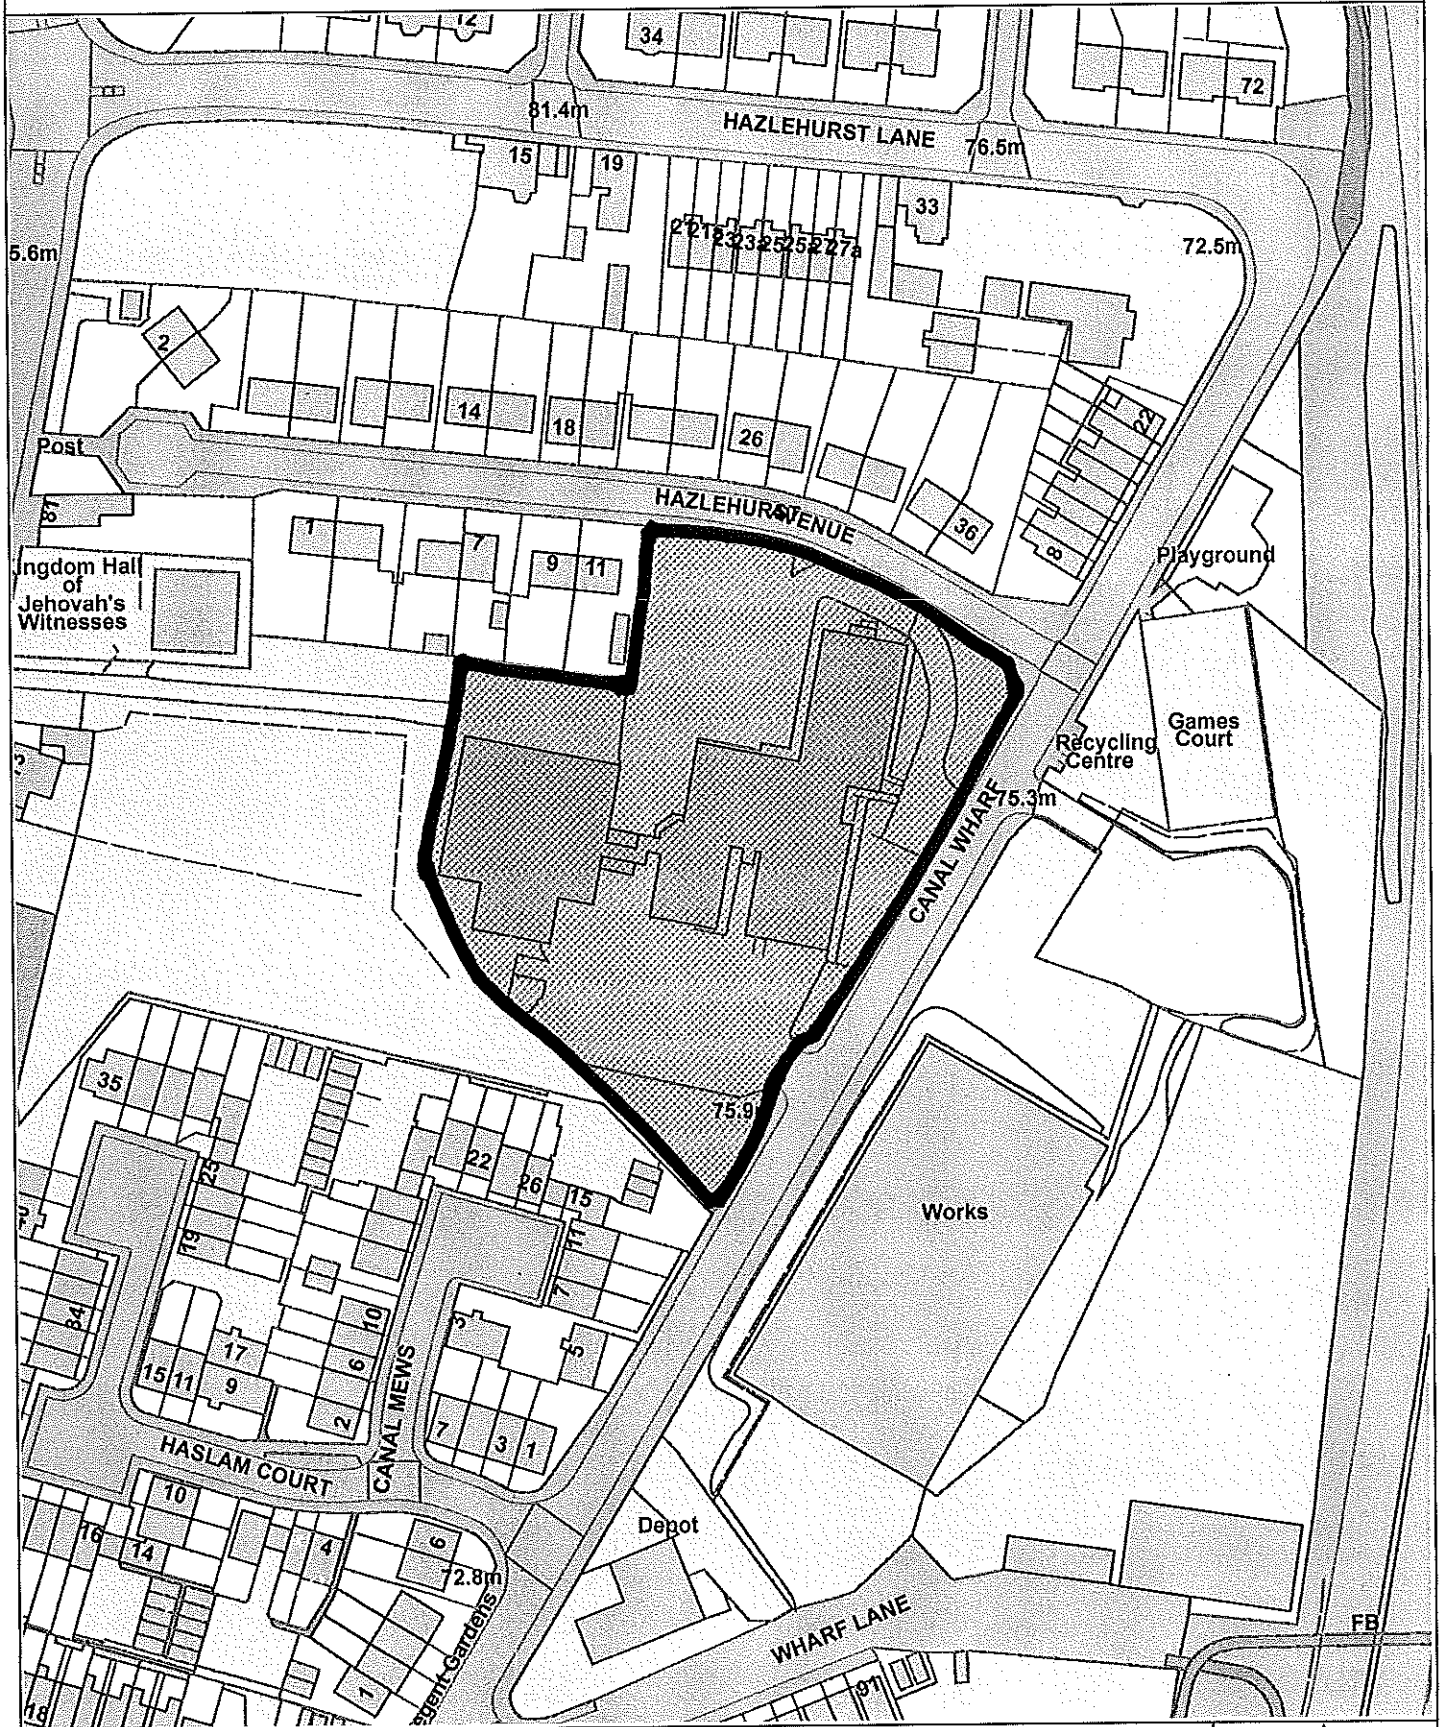

# PLAN - CHE/17/00237/OUT - Commerce Centre, Canal Wharf

**CHESTERFIELD**  
BOROUGH COUNCIL

Reproduced from the Ordnance Survey map with the permission of the Controller of Her Majesty's Stationery Office © Crown Copyright 2012.  
 Unauthorised reproduction infringes Crown Copyright and may lead to prosecution or civil proceedings.  
 Chesterfield Borough Council Licence No. 100018505 (2017)

Scale 1:1330